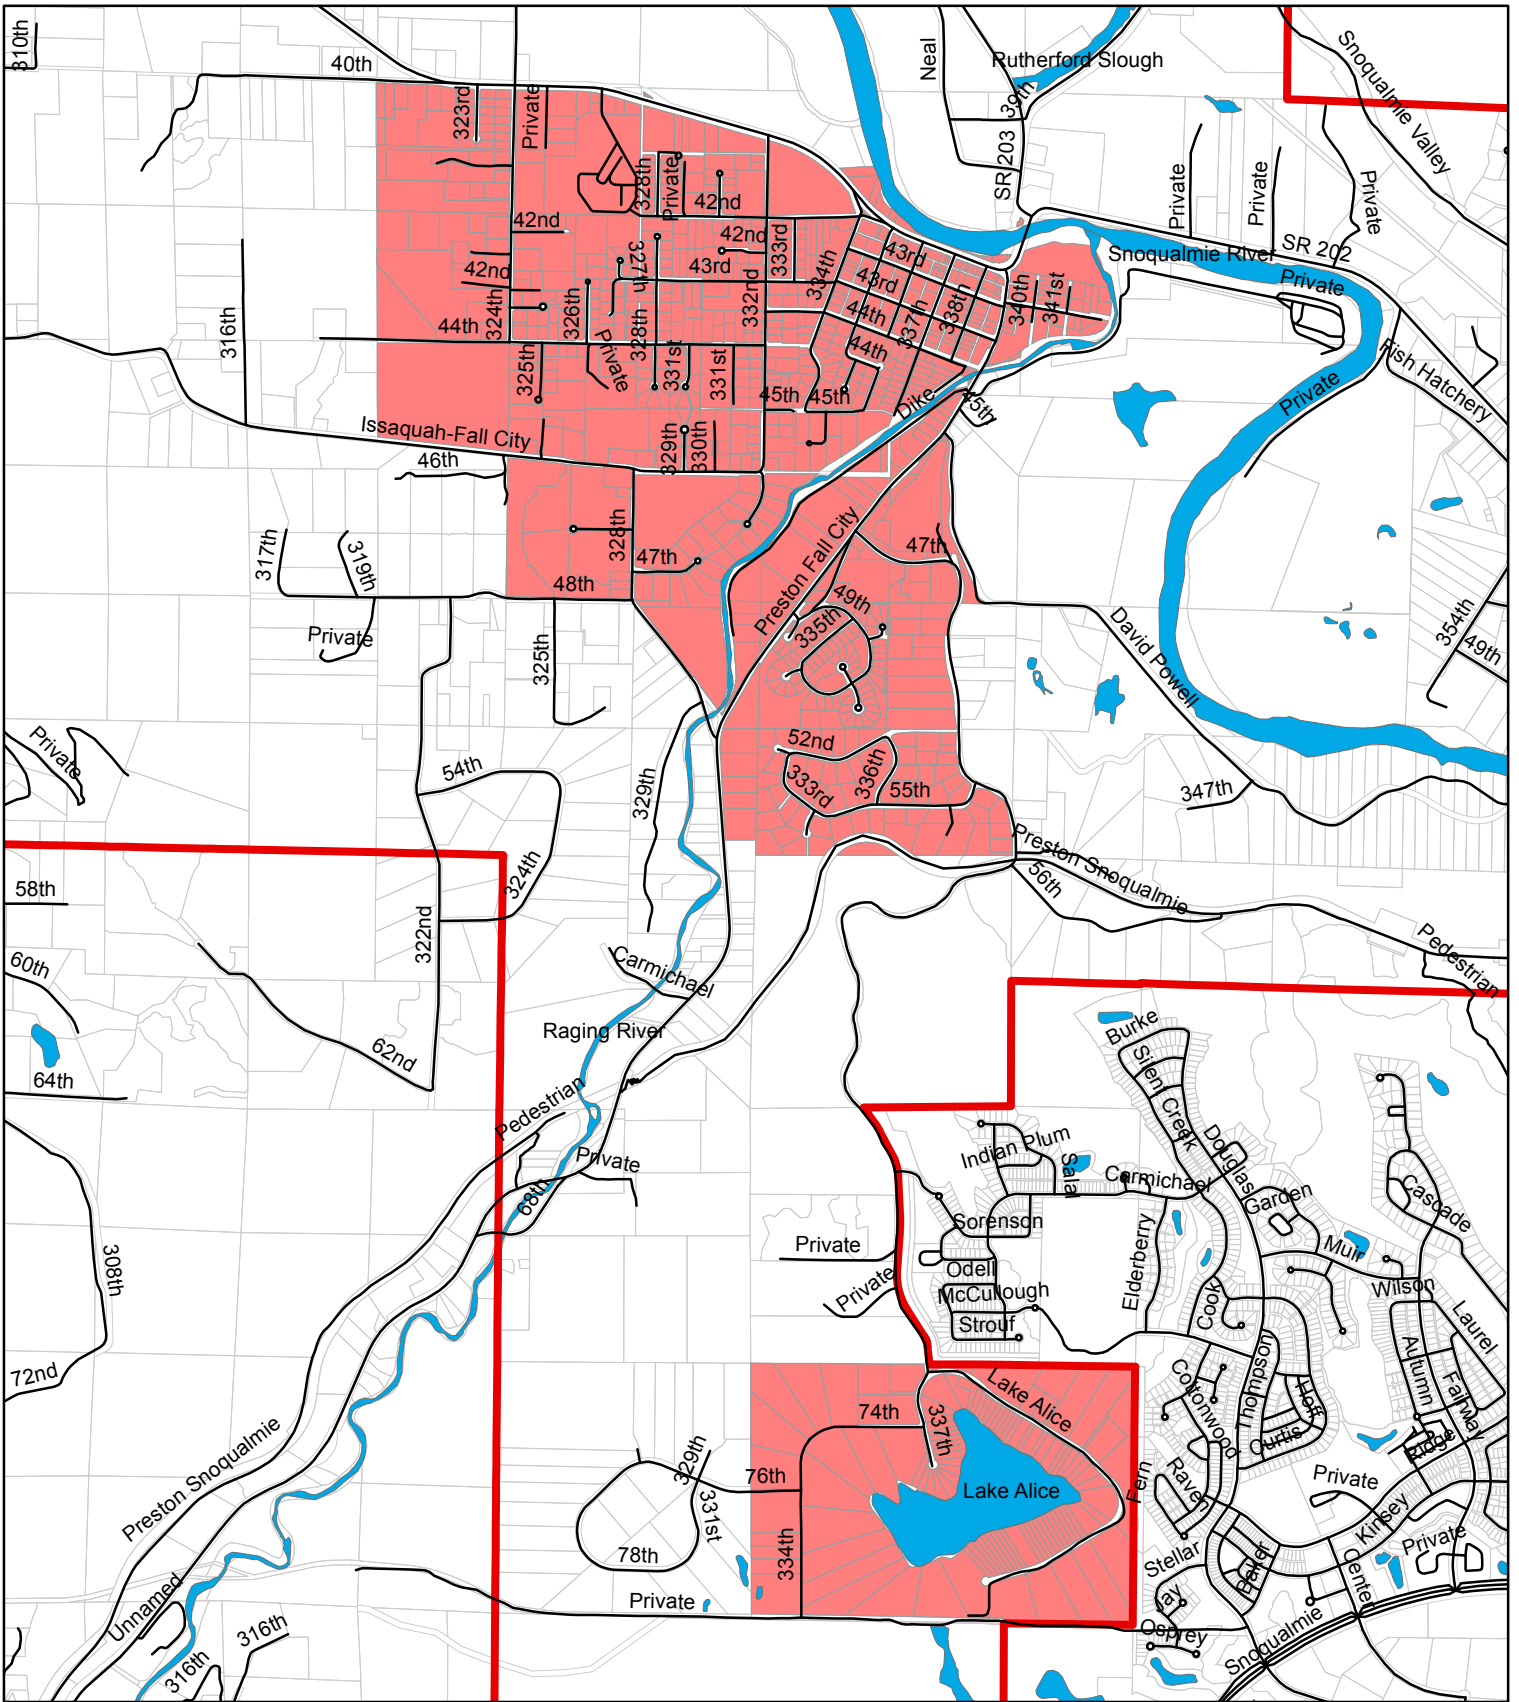

Residential Outdoor Burning Map

Legend

-  Urban Growth Area
-  District 27 Boundary
-  Limited 30-day permit area

King County Fire District 27
Fall City, WA 98024